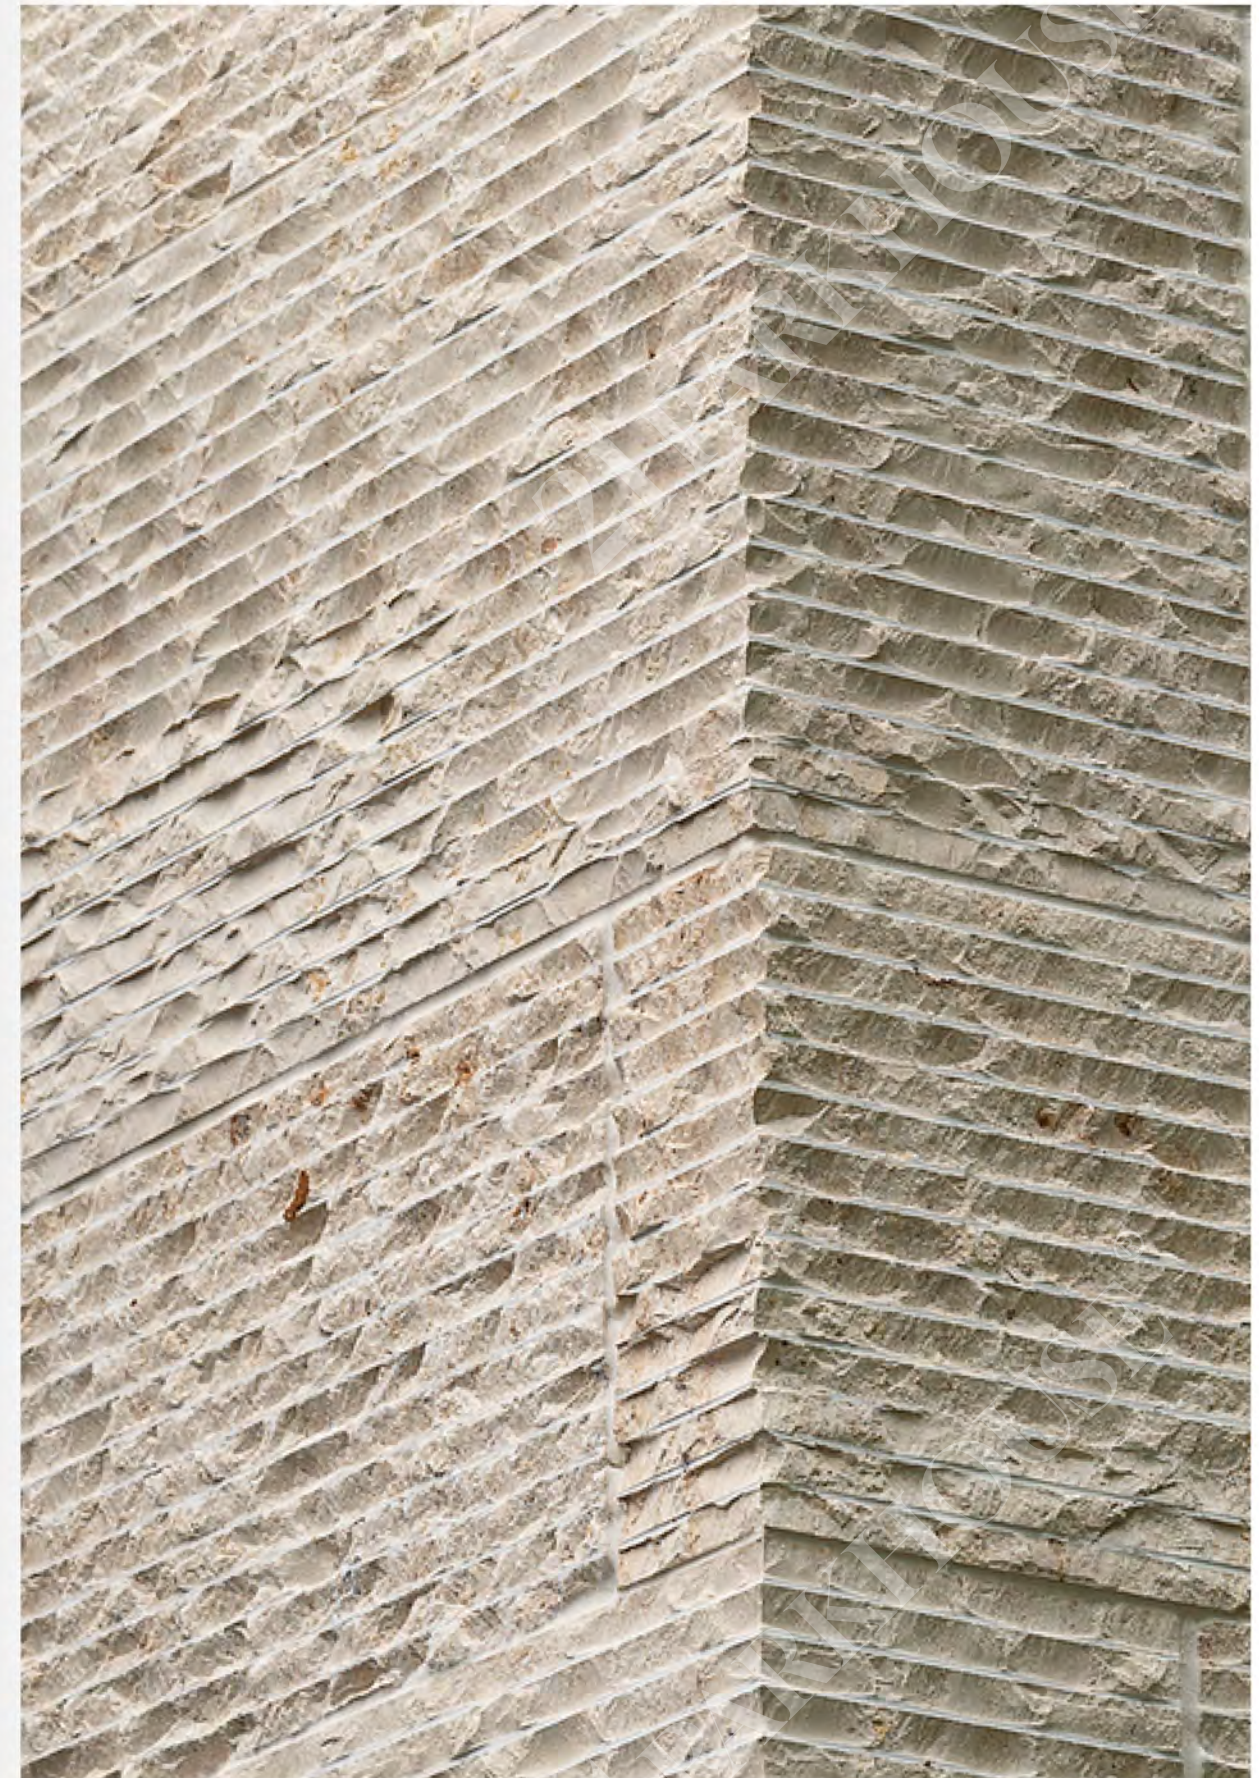

*The product number in bold is the hot selling model.

*Non-hot selling single order quantity <150m², it is recommended to communicate with the business manager to place an order.

TECTS02002 (Hot sale)