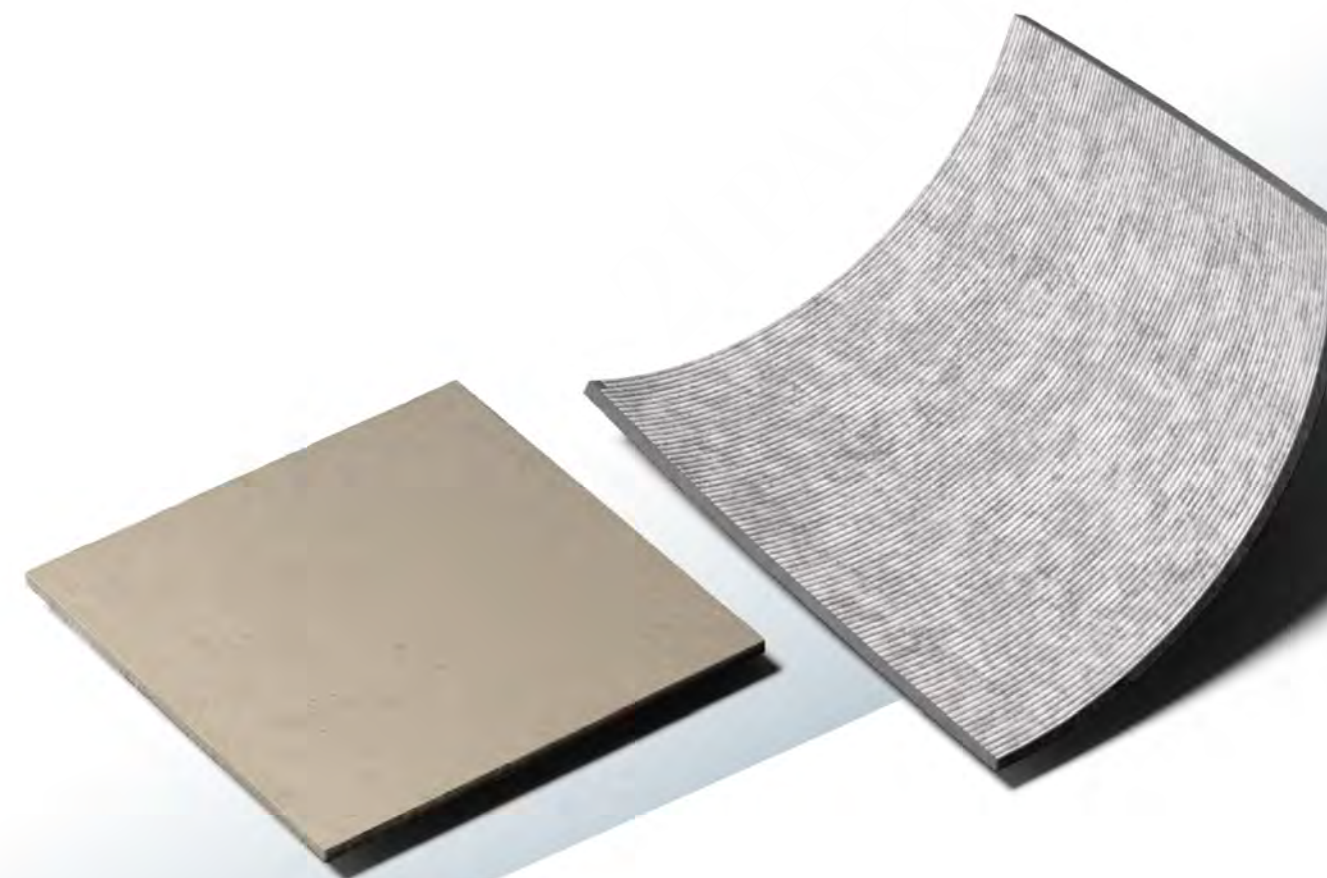

Comparison Data

MORE DURABLE

2000h aging resistance experiment certification,
which means it can be used 40-50 years outdoor equivalently

MORE BREATHABLE

Eradicate decorated odor effectively in 15 days
Develop living experience quickly (Used area occupied elevation $\geq 50\%$)

MORE FLEXIBLE

Shape with objects, on-site can be curved
cost is reduced to 30%-50%, meanwhile retain the stone aesthetics

MORE NATURAL TOUCH

Natural mineral raw materials, touch texture restores the true essence of stone