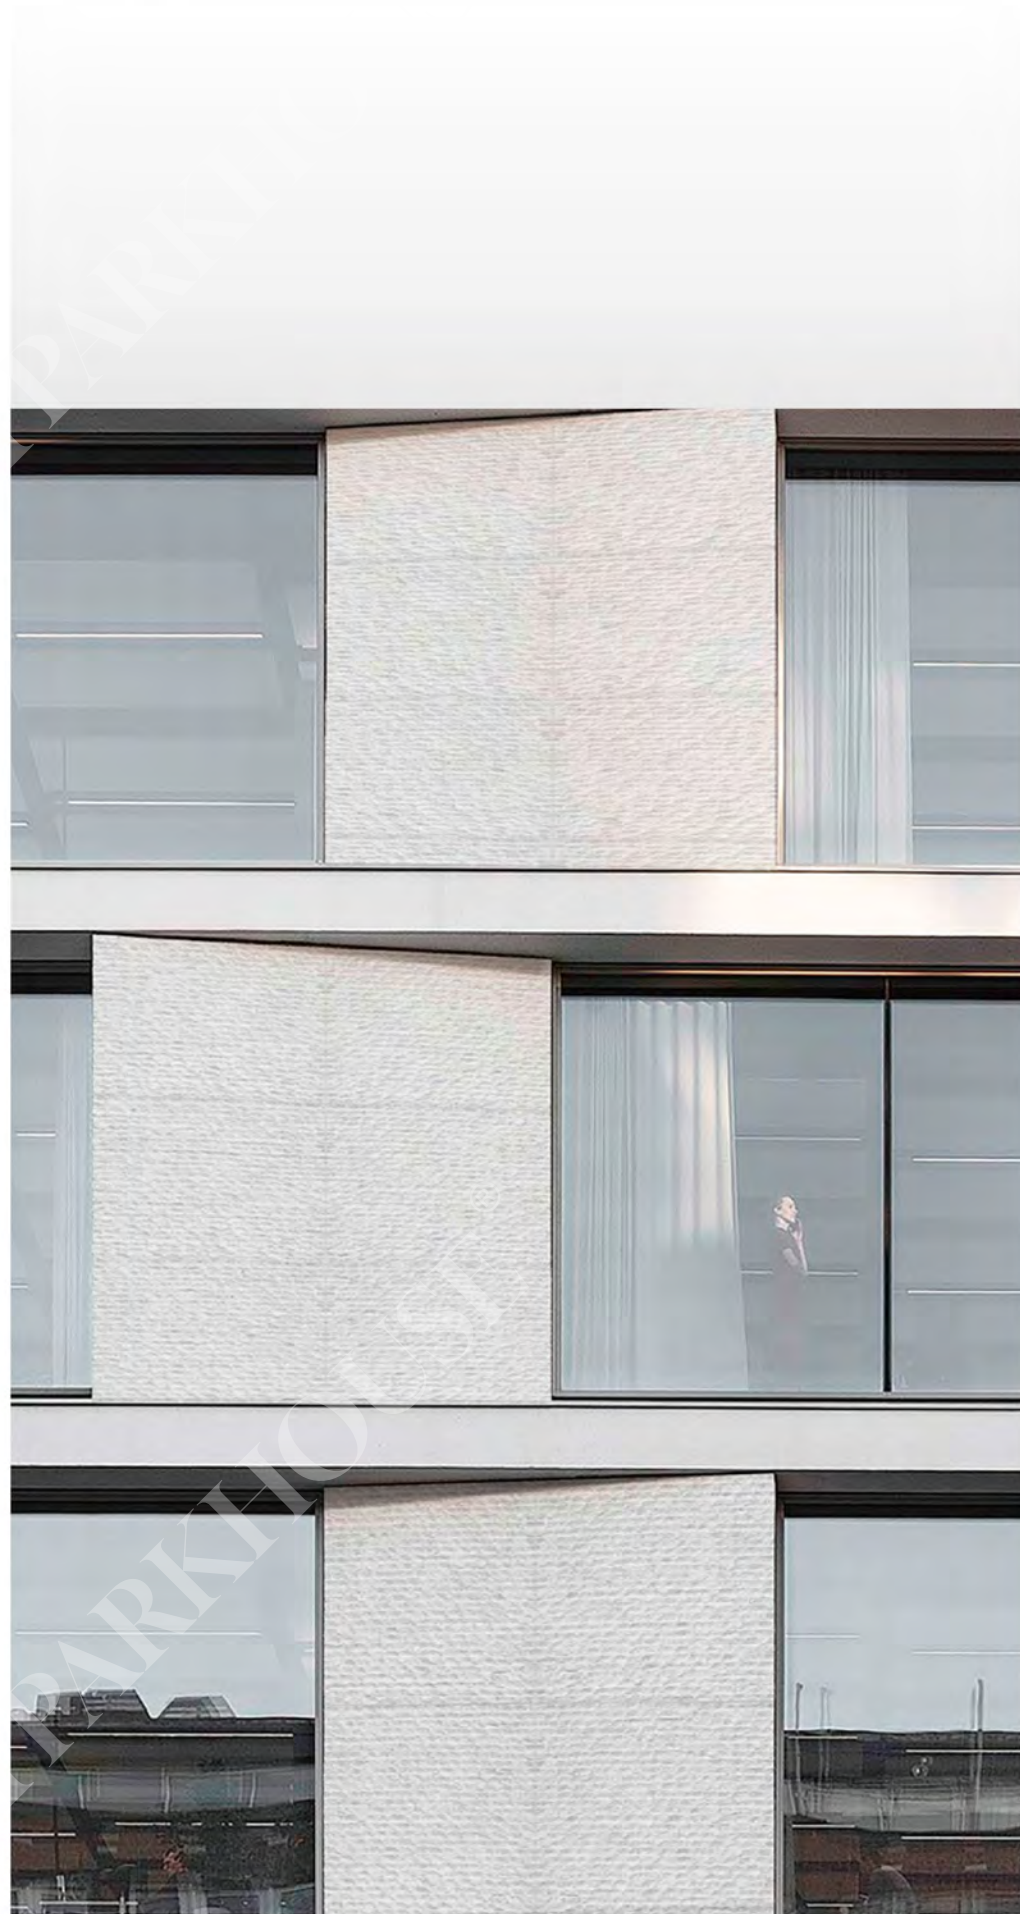

● APPLICATION EFFECT

TECTS01001-050 (Hot sale)