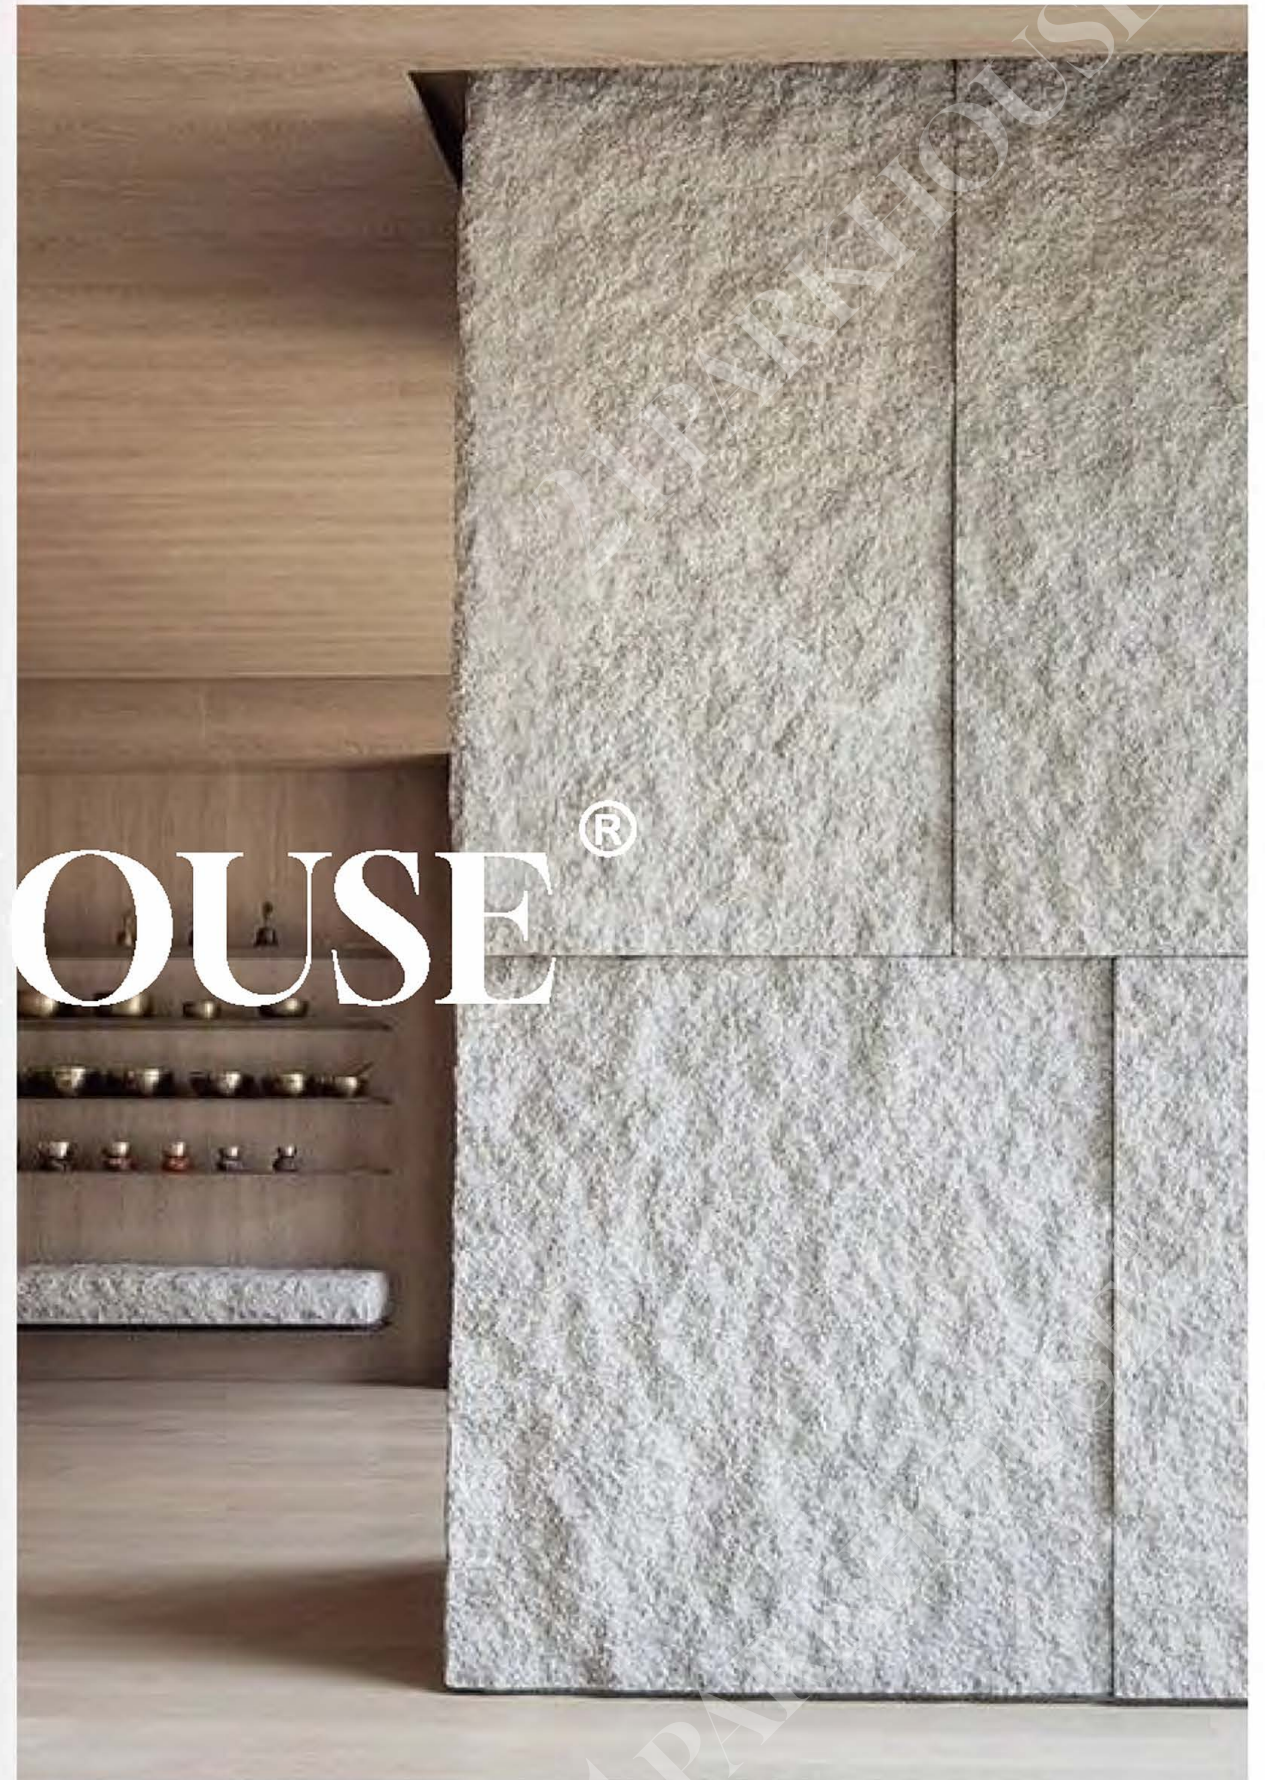

BLS01001-050 (Hot sale)