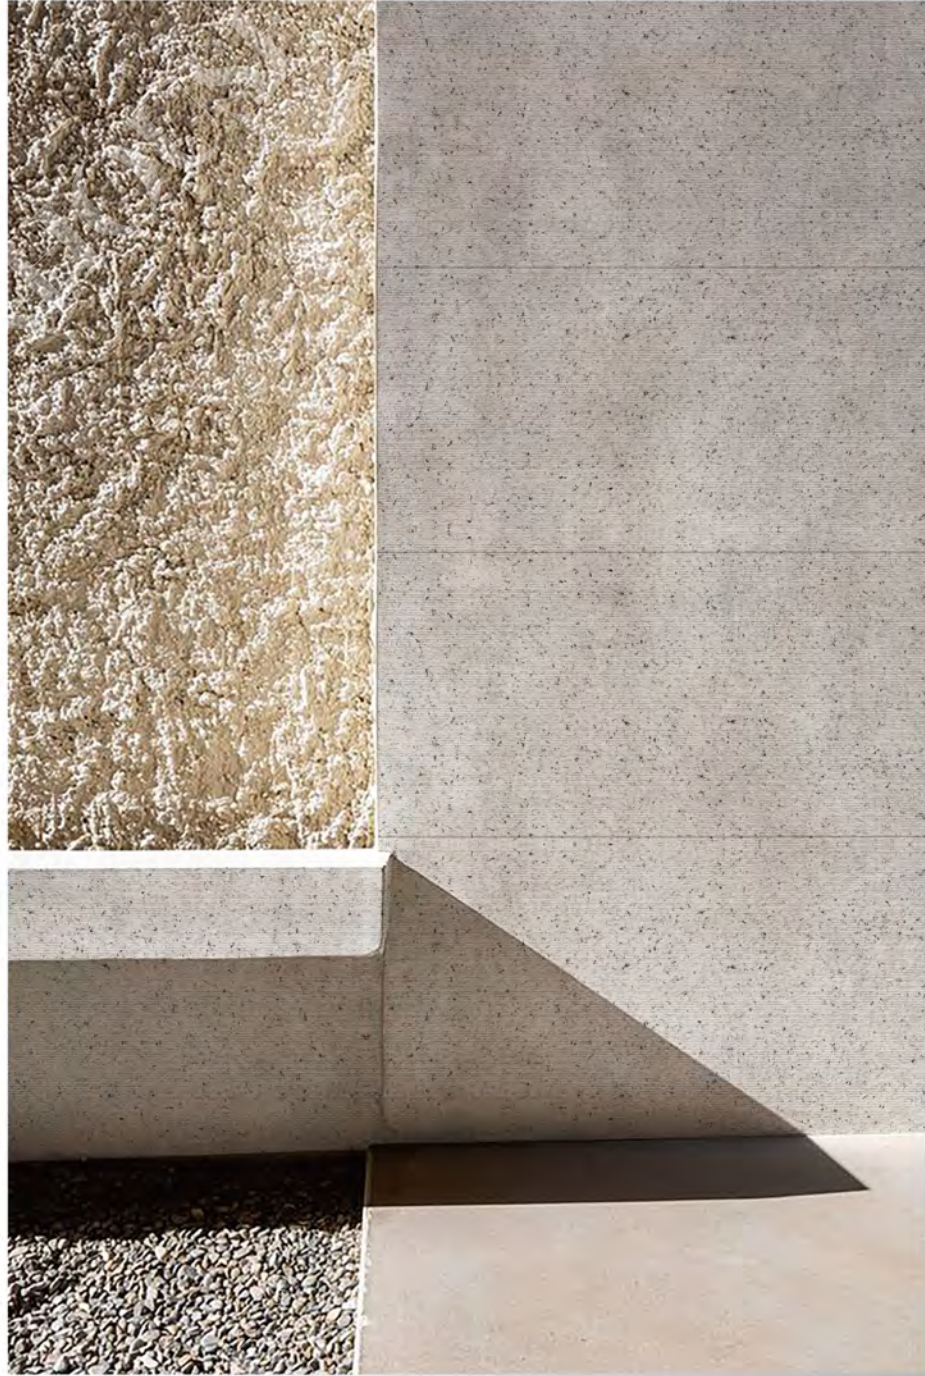

APPLICATION EFFECT

TLJXS00702 (Hot sale)