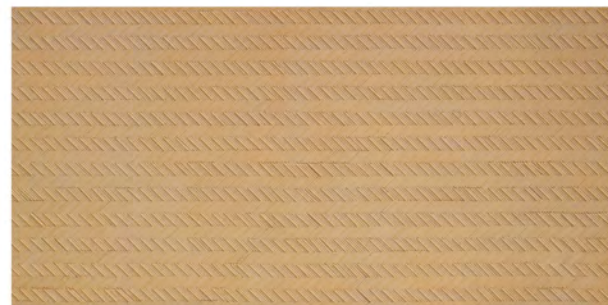

ZY01001-056